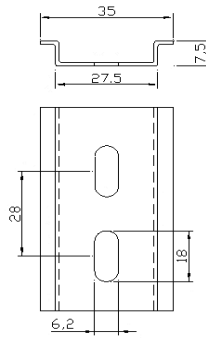

DIN RAIL

Steel Din Rail

15mm Steel Din Rail

Aluminium Din Rail

Angle Bracket

Stopper

Item	Part No.	Description
1	STL Rail	Steel Din Rail, Zinc Plating Yellow, 2Meter x 35mm Width x 7.5mm Height
2	STL Rail-15	Steel Din Rail, Zinc Plating White, 2Meter x 35mm Width x 15mm Height
3	ALU Rail	Aluminium Din Rail, 2Meter x 35mm Width x 7.5mm Height
4	STL AB	Din Rail Angle Bracket
5	END-STP	End Stopper