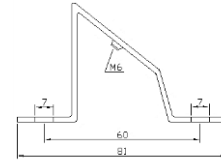

DIN RAIL

Steel Din Rail

15mm Steel Din Rail

Aluminium Din Rail

Angle Bracket

Stopper

Item	Part No.	Description
1	STL Rail	Steel Din Rail, Zinc Plating Yellow, 2Meter x 35mm Width x 7.5mm Height
2	STL Rail-15	Steel Din Rail, Zinc Plating White, 2Meter x 35mm Width x 15mm Height
3	ALU Rail	Aluminium Din Rail, 2Meter x 35mm Width x 7.5mm Height
4	STL AB	Din Rail Angle Bracket
5	END-STP	End Stopper