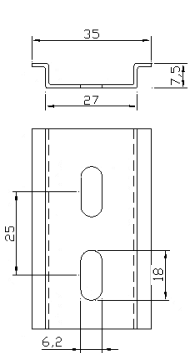

DIN RAIL

Steel Din Rail

15mm Steel Din Rail

Aluminium Din Rail

Angle Bracket

Stopper

Item	Part No.	Description
1	STL Rail	Steel Din Rail, Zinc Plating Yellow, 2Meter x 35mm Width x 7.5mm Height
2	STL Rail-15	Steel Din Rail, Zinc Plating White, 2Meter x 35mm Width x 15mm Height
3	ALU Rail	Aluminium Din Rail, 2Meter x 35mm Width x 7.5mm Height
4	STL AB	Din Rail Angle Bracket
5	END-STP	End Stopper