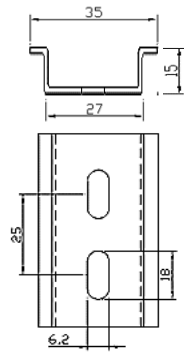

DIN RAIL

Steel Din Rail

15mm Steel Din Rail

Aluminium Din Rail

Angle Bracket

Stopper

Item	Part No.	Description
1	STL Rail	Steel Din Rail, Zinc Plating Yellow, 2Meter x 35mm Width x 7.5mm Height
2	STL Rail-15	Steel Din Rail, Zinc Plating White, 2Meter x 35mm Width x 15mm Height
3	ALU Rail	Aluminium Din Rail, 2Meter x 35mm Width x 7.5mm Height
4	STL AB	Din Rail Angle Bracket
5	END-STP	End Stopper