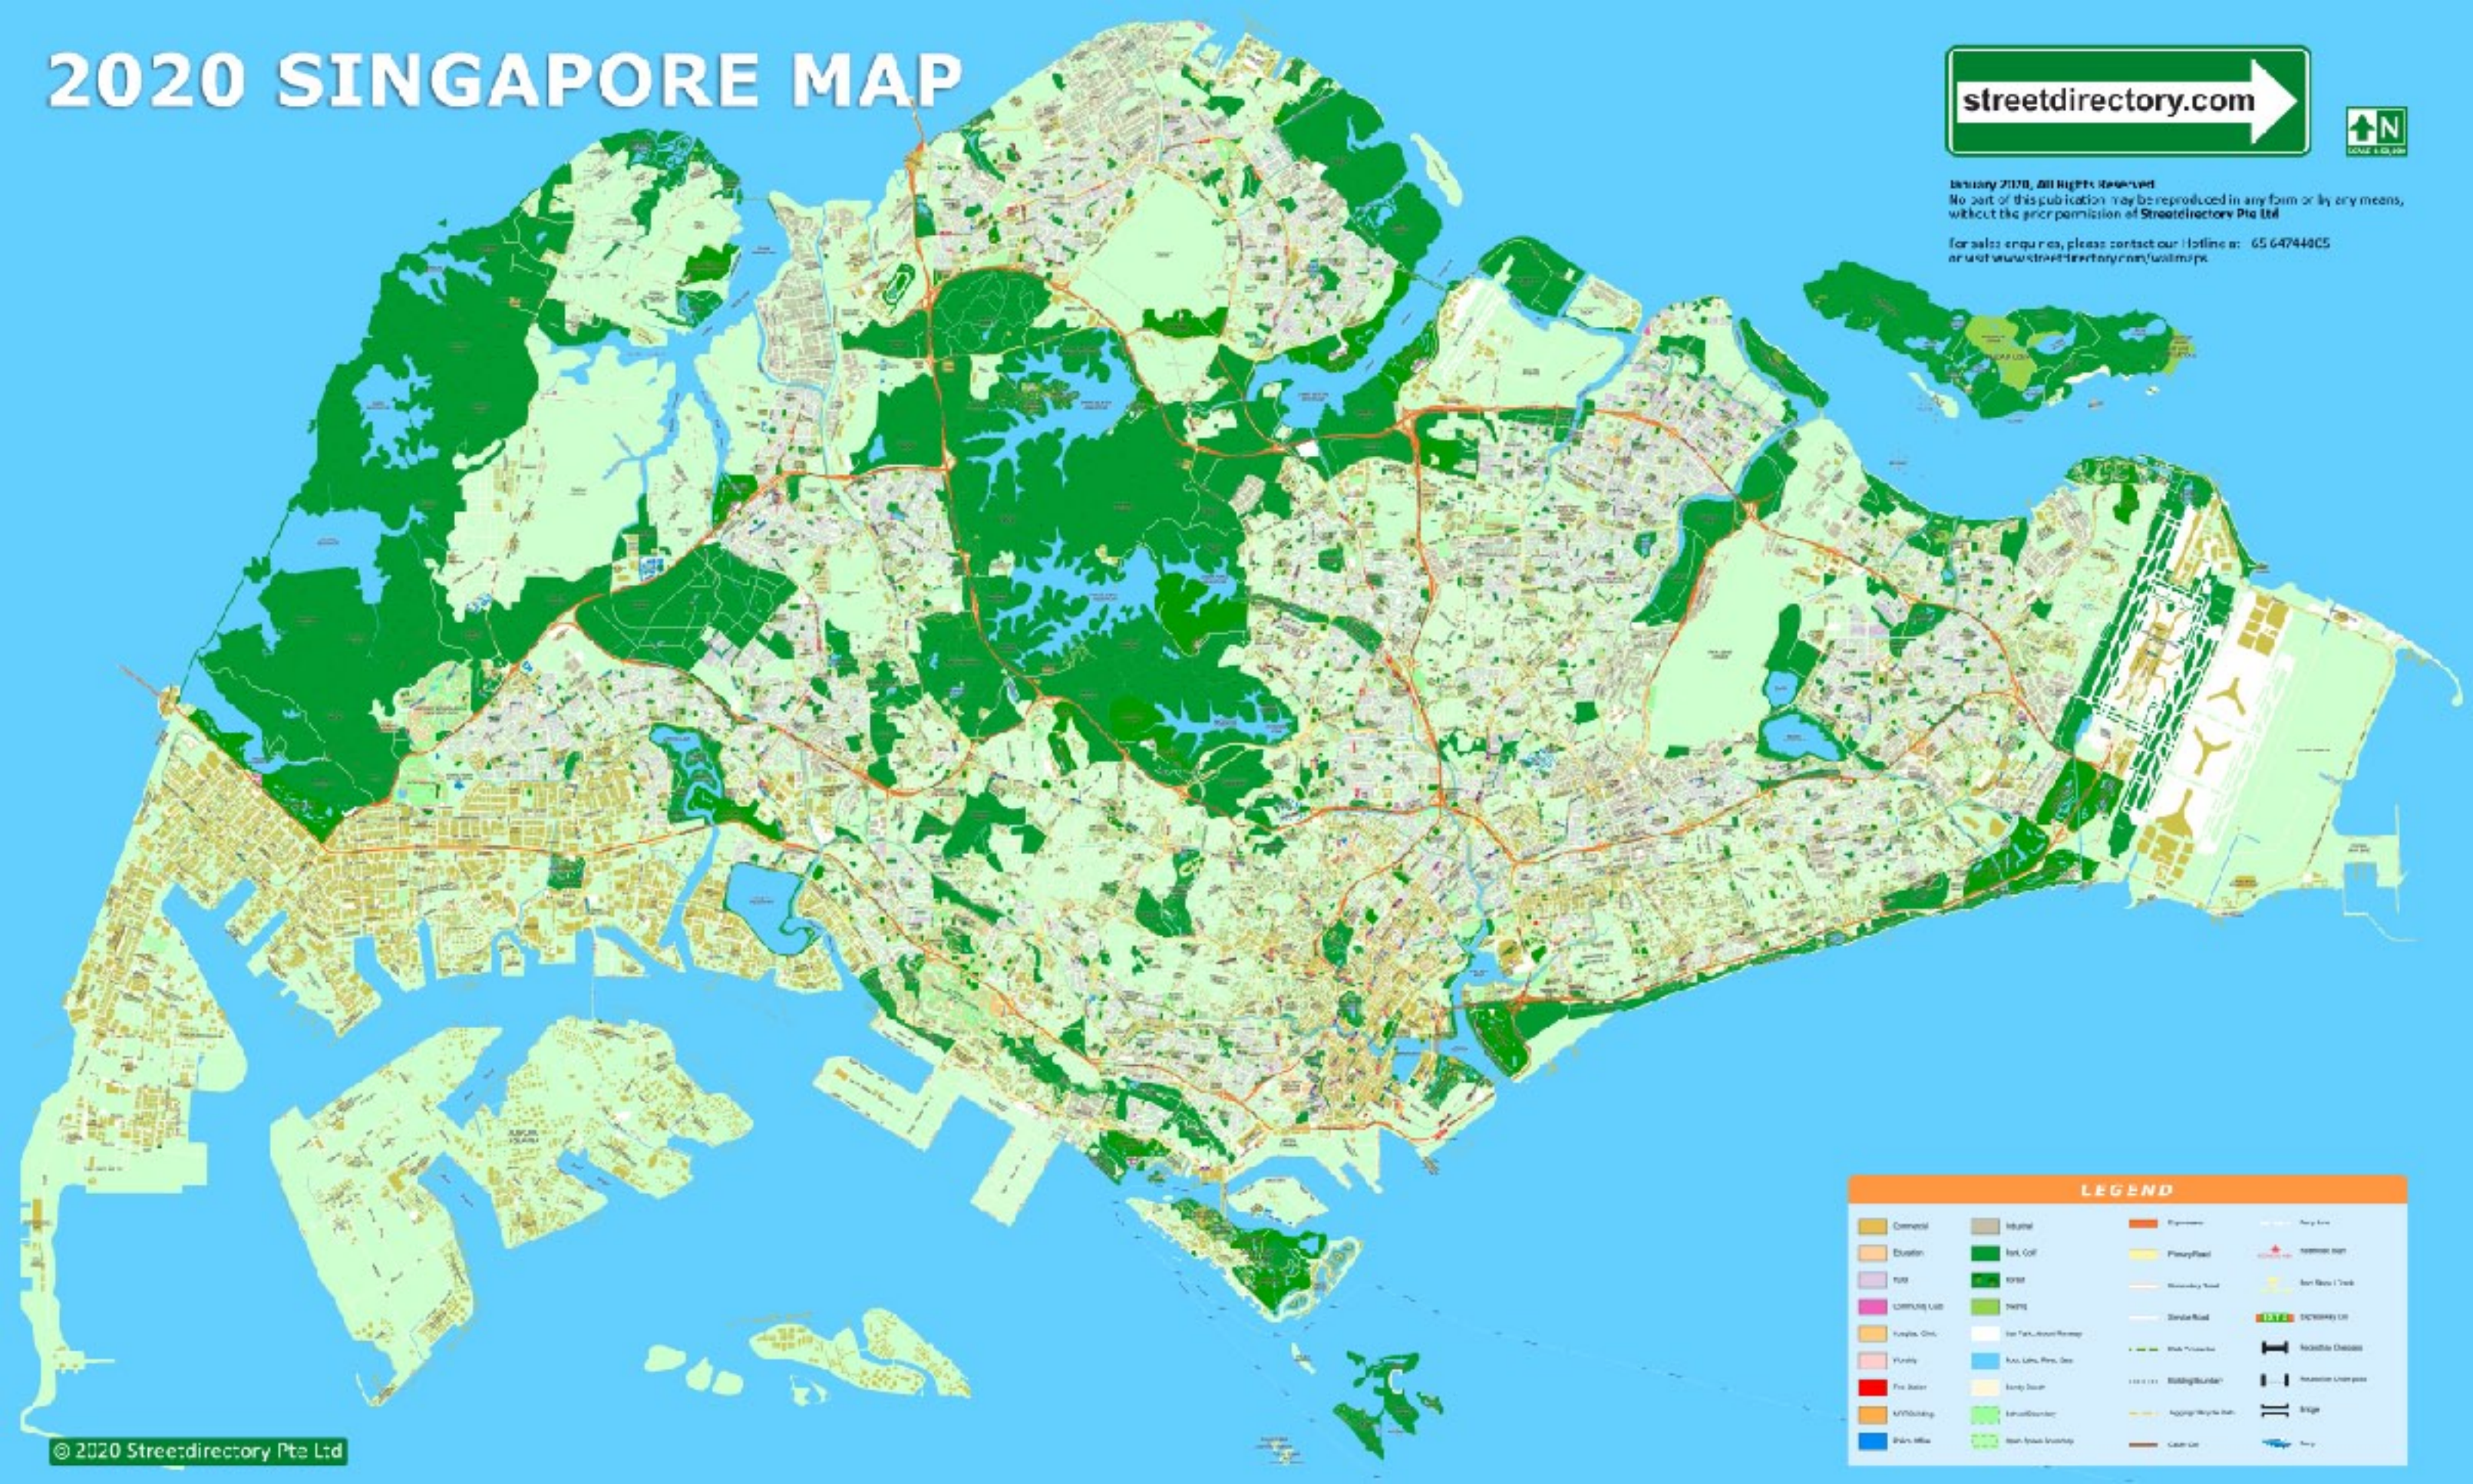

| LEGEND          |                           |                    |                     |
|-----------------|---------------------------|--------------------|---------------------|
| Commercial      | Industrial                | Expressway         | Ring Road           |
| Education       | Park, Golf                | Primary Road       | National Park       |
| FSI             | Forest                    | Secondary Road     | Sun Bay / Dock      |
| Commercial Land | Sports                    | District Road      | EXPO/Event Site     |
| Temples, Chms   | Air Traffic Control Tower | Water Channel      | Accessible Obstacle |
| Hotels          | Bus, LRT, Ferry, Sea      | Building Under     | Accessible Obstacle |
| Fire Station    | Empty Space               | Building Under     | Accessible Obstacle |
| Airfield        | Amusement Park            | Airport/Event Site | Bridge              |
| Police Office   | Sports Ground             | Canal Cut          | Ferry               |