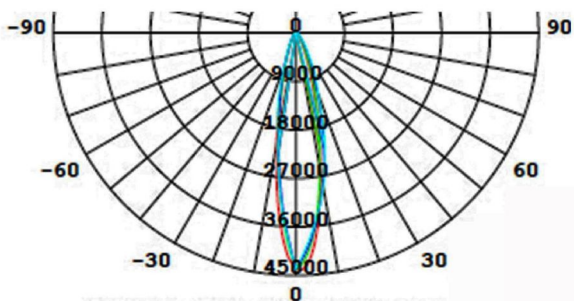

AVERAGE BEAM ANGLE (50%) : 10 DEG

AVERAGE BEAM ANGLE (50%) : 90 DEG

J700 Compact LED Track Light Brief Specification

J7070-135W12	 <p>Rated power 12W Power input 85~165VAC, 50/60Hz Efficacy 1080~1200 lumen Fixture color Silver grey Size overall $\varnothing 70 \times 135\text{mm}$ Packing size 130 x 130 x 240mm Net weight 610 gram</p>	J7070-135W20	 <p>Rated power 20W Power input 85~165VAC, 50/60Hz Efficacy 1800~2000 lumen Fixture color Silver grey Size overall $\varnothing 70 \times 135\text{mm}$ Packing size 130 x 130 x 240mm Net weight 610 gram</p>
J7074-137W15	 <p>Rated power 15W Power input 85~165VAC, 50/60Hz Efficacy 1350~1500 lumen Fixture color Silver grey Size overall $\varnothing 74 \times 137\text{mm}$ Packing size 231 x 100 x 75mm Net weight 610 gram</p>	J7092-125W20	 <p>Rated power 20W Power input 85~165VAC, 50/60Hz Efficacy 1800~2000 lumen Fixture color Silver grey Size overall $\varnothing 92 \times 125\text{mm}$ Packing size 275 x 250 x 115mm Net weight 930 gram</p>
J7093-155W15	 <p>Rated power 15W Power input 85~165VAC, 50/60Hz Efficacy 1350~1500 lumen Fixture color Silver grey Size overall $\varnothing 93 \times 115\text{mm}$ Packing size 260 x 106 x 98mm Net weight 880 gram</p>	J7100-120W20	 <p>Rated power 20W Power input 85~165VAC, 50/60Hz Efficacy 1800~2000 lumen Fixture color Silver grey Size overall $\varnothing 100 \times 120\text{mm}$ Packing size 175 x 230 x 235mm Net weight 760 gram</p>
J7115-150W24	 <p>Rated power 24W Power input 85~165VAC, 50/60Hz Efficacy 2160~2400 lumen Fixture color Silver grey Size overall $\varnothing 150 \times 115\text{mm}$ Packing size 240 x 190 x 130mm Net weight 1553 gram</p>	J7115-150W30	 <p>Rated power 15W Power input 85~165VAC, 50/60Hz Efficacy 2700~3000 lumen Fixture color Silver grey Size overall $\varnothing 150 \times 115\text{mm}$ Packing size 240 x 190 x 130mm Net weight 1553 gram</p>
J7100-192W20	 <p>Rated power 20W Power input 85~165VAC, 50/60Hz Efficacy 1800~2000 lumen Fixture color Silver grey Size overall $\varnothing 100 \times 192\text{mm}$ Packing size 310 x 185 x 155mm Net weight 940 gram</p>	J7100-192W30	 <p>Rated power 30W Power input 85~165VAC, 50/60Hz Efficacy 2700~3000 lumen Fixture color Silver grey Size overall $\varnothing 100 \times 192\text{mm}$ Packing size 310 x 185 x 155mm Net weight 1045 gram</p>
J7092-125W20	 <p>Rated power 20W Power input 85~165VAC, 50/60Hz Efficacy 1800~2000 lumen Fixture color Silver grey Size overall $\varnothing 92 \times 125\text{mm}$ Packing size 275 x 250 x 115mm Net weight 930 gram</p>	J7115-195W30	 <p>Rated power 30W Power input 85~165VAC, 50/60Hz Efficacy 2700~3000 lumen Fixture color Silver grey Size overall $\varnothing 195 \times 115\text{mm}$ Packing size 300 x 120 x 116mm Net weight 1590 gram</p>
J7093-144W20	 <p>Rated power 20W Power input 85~165VAC, 50/60Hz Efficacy 1800~2000 lumen Fixture color Silver grey Size overall $\varnothing 144 \times 93\text{mm}$ Packing size 211 x 165 x 108mm Net weight 1130 gram</p>	J7132-095W15	 <p>Rated power 15W Power input 85~165VAC, 50/60Hz Efficacy 1350~1500 lumen Fixture color Silver grey Size overall $\varnothing 74 \times 137\text{mm}$ Packing size 230 x 143 x 108mm Net weight 750 gram</p>