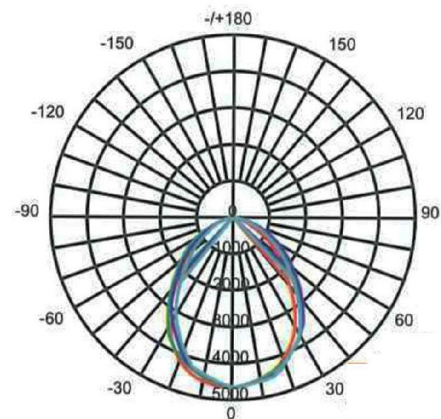

AVERAGE BEAM ANGLE (50%) : 10 DEG

AVERAGE BEAM ANGLE (50%) : 90 DEG

J700 Compact LED Track Light Brief Specification

J7070-135W12	 <p>Rated power 12W Power input 85~165VAC, 50/60Hz Efficacy 1080~1200 lumen Fixture color Silver grey Size overall $\varnothing 70 \times 135\text{mm}$ Packing size 130 x 130 x 240mm Net weight 610 gram</p>	J7070-135W20	 <p>Rated power 20W Power input 85~165VAC, 50/60Hz Efficacy 1800~2000 lumen Fixture color Silver grey Size overall $\varnothing 70 \times 135\text{mm}$ Packing size 130 x 130 x 240mm Net weight 610 gram</p>
J7074-137W15	 <p>Rated power 15W Power input 85~165VAC, 50/60Hz Efficacy 1350~1500 lumen Fixture color Silver grey Size overall $\varnothing 74 \times 137\text{mm}$ Packing size 231 x 100 x 75mm Net weight 610 gram</p>	J7092-125W20	 <p>Rated power 20W Power input 85~165VAC, 50/60Hz Efficacy 1800~2000 lumen Fixture color Silver grey Size overall $\varnothing 92 \times 125\text{mm}$ Packing size 275 x 250 x 115mm Net weight 930 gram</p>
J7093-155W15	 <p>Rated power 15W Power input 85~165VAC, 50/60Hz Efficacy 1350~1500 lumen Fixture color Silver grey Size overall $\varnothing 93 \times 115\text{mm}$ Packing size 260 x 106 x 98mm Net weight 880 gram</p>	J7100-120W20	 <p>Rated power 20W Power input 85~165VAC, 50/60Hz Efficacy 1800~2000 lumen Fixture color Silver grey Size overall $\varnothing 100 \times 120\text{mm}$ Packing size 175 x 230 x 235mm Net weight 760 gram</p>
J7115-150W24	 <p>Rated power 24W Power input 85~165VAC, 50/60Hz Efficacy 2160~2400 lumen Fixture color Silver grey Size overall $\varnothing 150 \times 115\text{mm}$ Packing size 240 x 190 x 130mm Net weight 1553 gram</p>	J7115-150W30	 <p>Rated power 15W Power input 85~165VAC, 50/60Hz Efficacy 2700~3000 lumen Fixture color Silver grey Size overall $\varnothing 150 \times 115\text{mm}$ Packing size 240 x 190 x 130mm Net weight 1553 gram</p>
J7100-192W20	 <p>Rated power 20W Power input 85~165VAC, 50/60Hz Efficacy 1800~2000 lumen Fixture color Silver grey Size overall $\varnothing 100 \times 192\text{mm}$ Packing size 310 x 185 x 155mm Net weight 940 gram</p>	J7100-192W30	 <p>Rated power 30W Power input 85~165VAC, 50/60Hz Efficacy 2700~3000 lumen Fixture color Silver grey Size overall $\varnothing 100 \times 192\text{mm}$ Packing size 310 x 185 x 155mm Net weight 1045 gram</p>
J7092-125W20	 <p>Rated power 20W Power input 85~165VAC, 50/60Hz Efficacy 1800~2000 lumen Fixture color Silver grey Size overall $\varnothing 92 \times 125\text{mm}$ Packing size 275 x 250 x 115mm Net weight 930 gram</p>	J7115-195W30	 <p>Rated power 30W Power input 85~165VAC, 50/60Hz Efficacy 2700~3000 lumen Fixture color Silver grey Size overall $\varnothing 195 \times 115\text{mm}$ Packing size 300 x 120 x 116mm Net weight 1590 gram</p>
J7093-144W20	 <p>Rated power 20W Power input 85~165VAC, 50/60Hz Efficacy 1800~2000 lumen Fixture color Silver grey Size overall $\varnothing 144 \times 93\text{mm}$ Packing size 211 x 165 x 108mm Net weight 1130 gram</p>	J7132-095W15	 <p>Rated power 15W Power input 85~165VAC, 50/60Hz Efficacy 1350~1500 lumen Fixture color Silver grey Size overall $\varnothing 74 \times 137\text{mm}$ Packing size 230 x 143 x 108mm Net weight 750 gram</p>