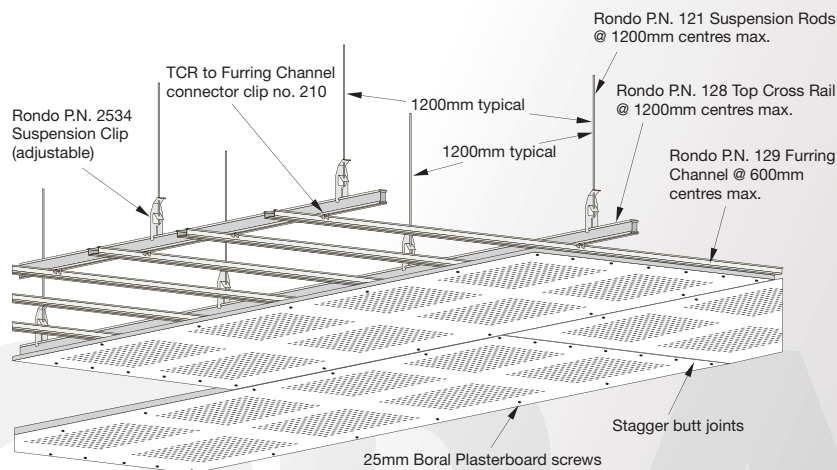

How to specify this product:

Supply and install BORAL Echostop 12mm as shown on the relevant drawings. BORAL Echostop must be installed and finished in accordance to manufacturer's specification.

For more information, please contact our technical service.