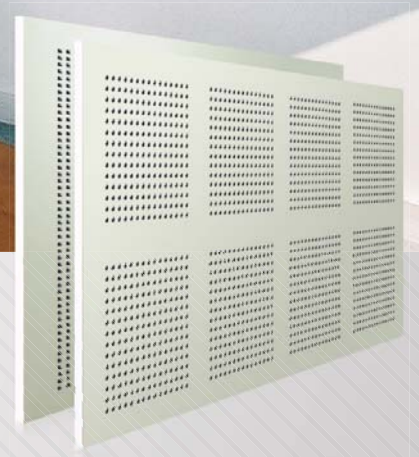

# Echostop

Excellent Sound Reduction

An acoustic and decorative solution, BORAL Echostop is a perforated gypsum board designed for systems requiring both superior acoustic and aesthetic qualities. Its superior appearance is an additional benefit for schools, large open area ceilings in hotels, conference and concert halls, and offices where the 'look' is as important as acoustic performance.

# BORAL Echostop

BORAL Echostop is specially developed to meet both noise reduction and quality design specifications for commercial buildings. BORAL Echostop is available in a number of different designs, with Noise Reduction Coefficient (NRC) performance ranging from 0.55 - 0.8

### BORAL Echostop S8 (S=Square Perforation, 8 sections)

S8	Size (mm)	12 x 1200 x 2400	Pattern	8 @ 22 x 22
	Weight (kg/m <sup>2</sup> )	< 9.5 kg/m <sup>2</sup>	Perforation Rate (%)	13.4%
	Edge Shape	Tapered	Back Sound Paper	Ahlstrom 550
	Perforated Type	Square	Standard Packaging	40
	Perforated Size	10 x 10mm	NRC with 50mm SoundBlock	0.75