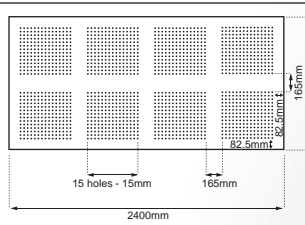

BORAL Echostop R8 (R=Round Perforation, 8 sections)

R8	Size (mm)	12 x 1200 x 2400	Pattern	8 @ 15 x 15
	Weight (kg/m²)	< 9.5 kg/m²	Perforation Rate (%)	11.0%
	Edge Shape	Tapered	Back Sound Paper	Ahlstrom 550
	Perforated Type	Round	Standard Packaging	40
	Perforated Size	Ø 15mm	NRC with 50mm SoundBlock	0.70