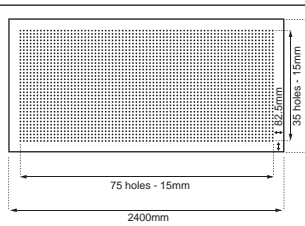

### BORAL Echostop S8 (S=Square Perforation, 8 sections)

S8	Size (mm)	12 x 1200 x 2400	Pattern	8 @ 22 x 22
	Weight (kg/m <sup>2</sup> )	< 9.5 kg/m <sup>2</sup>	Perforation Rate (%)	13.4%
	Edge Shape	Tapered	Back Sound Paper	Ahlstrom 550
	Perforated Type	Square	Standard Packaging	40
	Perforated Size	10 x 10mm	NRC with 50mm SoundBlock	0.75

### BORAL Echostop R1 (R=Round Perforation, 1 section)

R1	Size (mm)	12 x 1200 x 2400	Pattern	1 @ 75 x 35
	Weight (kg/m <sup>2</sup> )	< 9.5 kg/m <sup>2</sup>	Perforation Rate (%)	16.1%
	Edge Shape	Tapered	Back Sound Paper	Ahlstrom 550
	Perforated Type	Round	Standard Packaging	40
	Perforated Size	Ø 15mm	NRC with 50mm SoundBlock	0.80

### BORAL Echostop R2 (R=Round Perforation, 2 sections)

R2	Size (mm)	12 x 1200 x 2400	Pattern	2 @ 42 x 42
	Weight (kg/m <sup>2</sup> )	< 9.5 kg/m <sup>2</sup>	Perforation Rate (%)	13.9%
	Edge Shape	Tapered	Back Sound Paper	Ahlstrom 550
	Perforated Type	Round	Standard Packaging	40
	Perforated Size	Ø 12mm	NRC with 50mm SoundBlock	0.80