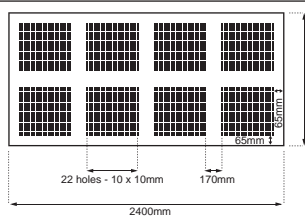

### BORAL Echostop S8 (S=Square Perforation, 8 sections)

S8	Size (mm)	12 x 1200 x 2400	Pattern	8 @ 22 x 22
	Weight (kg/m <sup>2</sup> )	< 9.5 kg/m <sup>2</sup>	Perforation Rate (%)	13.4%
	Edge Shape	Tapered	Back Sound Paper	Ahlstrom 550
	Perforated Type	Square	Standard Packaging	40
	Perforated Size	10 x 10mm	NRC with 50mm SoundBlock	0.75

### BORAL Echostop R1 (R=Round Perforation, 1 section)

R1	Size (mm)	12 x 1200 x 2400	Pattern	1 @ 75 x 35
	Weight (kg/m <sup>2</sup> )	< 9.5 kg/m <sup>2</sup>	Perforation Rate (%)	16.1%
	Edge Shape	Tapered	Back Sound Paper	Ahlstrom 550
	Perforated Type	Round	Standard Packaging	40
	Perforated Size	Ø 15mm	NRC with 50mm SoundBlock	0.80