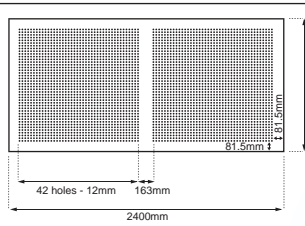

### BORAL Echostop S8 (S=Square Perforation, 8 sections)

S8	Size (mm)	12 x 1200 x 2400	Pattern	8 @ 22 x 22
	Weight (kg/m <sup>2</sup> )	< 9.5 kg/m <sup>2</sup>	Perforation Rate (%)	13.4%
	Edge Shape	Tapered	Back Sound Paper	Ahlstrom 550
	Perforated Type	Square	Standard Packaging	40
	Perforated Size	10 x 10mm	NRC with 50mm SoundBlock	0.75

### BORAL Echostop R1 (R=Round Perforation, 1 section)

R1	Size (mm)	12 x 1200 x 2400	Pattern	1 @ 75 x 35
	Weight (kg/m <sup>2</sup> )	< 9.5 kg/m <sup>2</sup>	Perforation Rate (%)	16.1%
	Edge Shape	Tapered	Back Sound Paper	Ahlstrom 550
	Perforated Type	Round	Standard Packaging	40
	Perforated Size	Ø 15mm	NRC with 50mm SoundBlock	0.80

### BORAL Echostop R2 (R=Round Perforation, 2 sections)

R2	Size (mm)	12 x 1200 x 2400	Pattern	2 @ 42 x 42
	Weight (kg/m <sup>2</sup> )	< 9.5 kg/m <sup>2</sup>	Perforation Rate (%)	13.9%
	Edge Shape	Tapered	Back Sound Paper	Ahlstrom 550
	Perforated Type	Round	Standard Packaging	40
	Perforated Size	Ø 12mm	NRC with 50mm SoundBlock	0.80