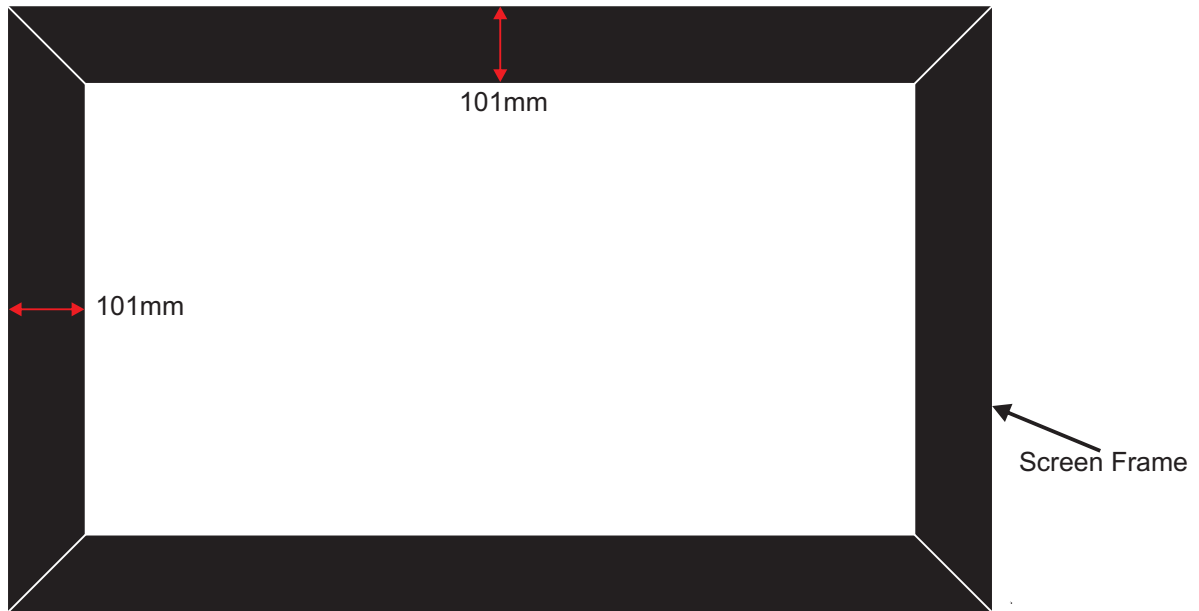

FIX Series

Tender / Bid specifications :

Specifications for Fixed Projection Screen:

- Screen Size: 1630mm x 1220mm to 7000mm x 5250mm (4:3 format)
1550mm x 870mm to 4880mm x 2740mm (16:9 format)
- Screen Gain: 1.2
- Viewing Angle: 160 degrees viewing cone
- Screen Materials: White Pearl (Vinyl Base)

Flame Retardant and fungus resistant
- Construction & Design: Compact, Lightweight and Heavy Duty aluminium framing with a frame cross section of 10.5 x 2cm

Nice coating with matte black epoxy powders

Heavy duty plastic angle connection
- Installation: Come with brackets for mounting on the wall.
Bracket hidden after screen installed.

Screen position can be adjusted horizontally even after installed

Dimension of FIX Series Screen

	<u>Model</u>	<u>Viewing Area</u>
<i>Video :</i>	FIX-1612V	1630mm x 1220mm
	FIX-1814V	1830mm x 1370mm
	FIX-2015V	2030mm x 1520mm
	FIX-2519V	2500mm x 1900mm
	FIX-3023V	3000mm x 2250mm
	FIX-3526V	3500mm x 2650mm
	FIX-4030V	4000mm x 3000mm
	FIX-4534V	4500mm x 3380mm
	FIX-5037V	5000mm x 3750mm
	FIX-5541V	5500mm x 4130mm
	FIX-6045V	6000mm x 4500mm
	FIX-6548V	6500mm x 4880mm
	FIX-7052V	7000mm x 5250mm
<i>HDTV :</i>	FIX-1609H	1550mm x 870mm
	FIX-1810H	1780mm x 1000mm
	FIX-2011H	2000mm x 1120mm
	FIX-2212H	2210mm x 1240mm
	FIX-2414H	2440mm x 1370mm
	FIX-2715H	2720mm x 1520mm
	FIX-3017H	3050mm x 1710mm
	FIX-3721H	3660mm x 2060mm
	FIX-4324H	4270mm x 2400mm
FIX-4927H	4880mm x 2740mm	