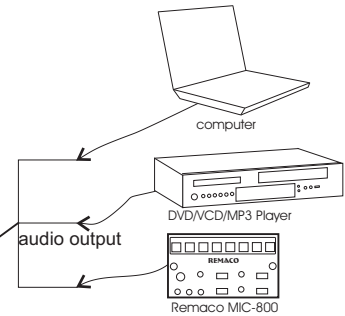

# User Guide (AVA-280 / AVA-282)

AVA-280 / AVA-282

Front View

Wall / Ceiling Bracket

Back View

- Volume control
- Treble
- Bass
- Power Switch

- audio output
- RCA Audio Input
- Audio connection to the next speaker

AC Power Socket

Audio Cable

Power cable.

- Volume control : The degree of sound intensity or audibility
- Treble : The upper ranges of audio-frequency band
- Bass : The lower ranges of audio-frequency band