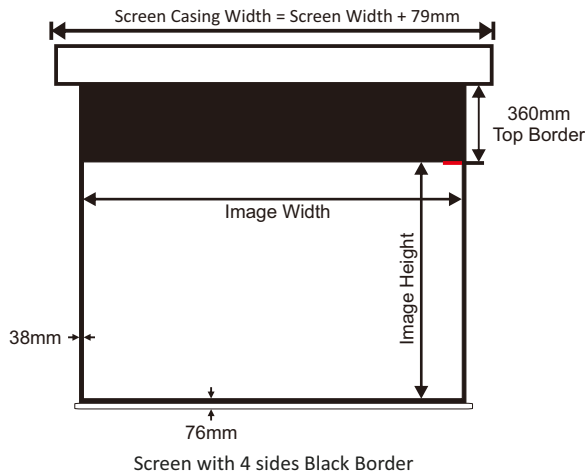

Accessories

Electronic Screen Control
Internet Protocol

AVA-315
Radio Frequency
Remote control

Dimensions

1:1 Format				
Model	Diagonal	Viewing Area		Casing Length
PRO-1515	-	62" x 62"	1500 x 1500 mm	1655 mm
PRO-1818	-	72" x 72"	1750 x 1750 mm	1905 mm
PRO-2121	-	84" x 84"	2050 x 2050 mm	2205 mm
PRO-2424	-	96" x 96"	2360 x 2360 mm	2515 mm
PRO-2727	-	108" x 108"	2660 x 2660 mm	2815 mm

4:3 Format				
Model	Diagonal	Viewing Area		Casing Length
PRO-1713V/Vyl	86"	5.7" x 4.3"	1750 x 1310mm	1905 mm
PRO-2015V/Vyl	100"	6.7" x 5"	2050 x 1540mm	2205 mm
PRO-2317V/Vyl	116"	7.7" x 5.8"	2360 x 1770mm	2515 mm
PRO-2721V/Vyl	135"	9" x 6.8"	2740 x 2060mm	2895 mm

16:9 Format				
Model	Diagonal	Viewing Area		Casing Length
PRO-1709H	79"	5.7" x 3.2"	1750 x 980mm	1905mm
PRO-2011H	92"	6.7" x 3.8"	2050 x 1150mm	2205 mm
PRO-2212H	100"	7.3" x 4"	2210 x 1240mm	2365 mm
PRO-2313H	106"	7.7" x 4.4"	2360 x 1330mm	2515 mm
PRO-2715H	123"	9" x 5"	2720 x 1520mm	2875 mm

16:10 Format				
Model	Diagonal	Viewing Area		Casing Length
PRO-1710W	81"	5.7" x 3.6"	1750 x 1090mm	1905mm
PRO-2012W	95"	6.7" x 4.2"	2050 x 1290mm	2205 mm
PRO-2113W	100"	7" x 4.4"	2150 x 1350mm	2305 mm
PRO-2314W	110"	7.7" x 4.8"	2360 x 1470mm	2515 mm
PRO-2717W	127"	9" x 5.6"	2740 x 1710mm	2895 mm