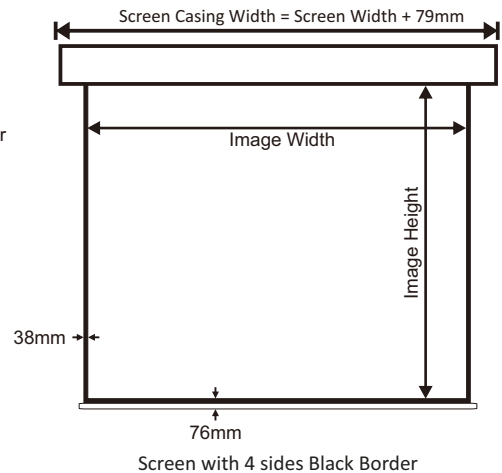

Accessories

Electronic Screen Control
Internet Protocol

AVA-315
Radio Frequency
Remote control

Dimensions

1:1 Format				
Model	Diagonal	Viewing Area		Casing Length
PRO-1515	-	62" x 62"	1500 x 1500 mm	1655 mm
PRO-1818	-	72" x 72"	1750 x 1750 mm	1905 mm
PRO-2121	-	84" x 84"	2050 x 2050 mm	2205 mm
PRO-2424	-	96" x 96"	2360 x 2360 mm	2515 mm
PRO-2727	-	108" x 108"	2660 x 2660 mm	2815 mm

4:3 Format				
Model	Diagonal	Viewing Area		Casing Length
PRO-1713V/Vyl	86"	5.7" x 4.3"	1750 x 1310mm	1905 mm
PRO-2015V/Vyl	100"	6.7" x 5"	2050 x 1540mm	2205 mm
PRO-2317V/Vyl	116"	7.7" x 5.8"	2360 x 1770mm	2515 mm
PRO-2721V/Vyl	135"	9" x 6.8"	2740 x 2060mm	2895 mm

16:9 Format				
Model	Diagonal	Viewing Area		Casing Length
PRO-1709H	79"	5.7" x 3.2"	1750 x 980mm	1905mm
PRO-2011H	92"	6.7" x 3.8"	2050 x 1150mm	2205 mm
PRO-2212H	100"	7.3" x 4"	2210 x 1240mm	2365 mm
PRO-2313H	106"	7.7" x 4.4"	2360 x 1330mm	2515 mm
PRO-2715H	123"	9" x 5"	2720 x 1520mm	2875 mm

16:10 Format				
Model	Diagonal	Viewing Area		Casing Length
PRO-1710W	81"	5.7" x 3.6"	1750 x 1090mm	1905mm
PRO-2012W	95"	6.7" x 4.2"	2050 x 1290mm	2205 mm
PRO-2113W	100"	7" x 4.4"	2150 x 1350mm	2305 mm
PRO-2314W	110"	7.7" x 4.8"	2360 x 1470mm	2515 mm
PRO-2717W	127"	9" x 5.6"	2740 x 1710mm	2895 mm