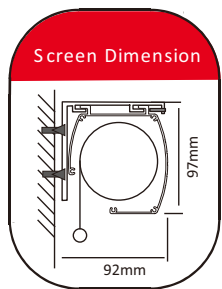

Accessories

Electronic Screen Control
Internet Protocol

AVA-315
Radio Frequency
Remote control

Dimensions

1:1 Format				
Model	Diagonal	Viewing Area		Casing Length
PRO-1515	-	62" x 62"	1500 x 1500 mm	1655 mm
PRO-1818	-	72" x 72"	1750 x 1750 mm	1905 mm
PRO-2121	-	84" x 84"	2050 x 2050 mm	2205 mm
PRO-2424	-	96" x 96"	2360 x 2360 mm	2515 mm
PRO-2727	-	108" x 108"	2660 x 2660 mm	2815 mm

4:3 Format				
Model	Diagonal	Viewing Area		Casing Length
PRO-1713V/Vyl	86"	5.7" x 4.3"	1750 x 1310mm	1905 mm
PRO-2015V/Vyl	100"	6.7" x 5"	2050 x 1540mm	2205 mm
PRO-2317V/Vyl	116"	7.7" x 5.8"	2360 x 1770mm	2515 mm
PRO-2721V/Vyl	135"	9" x 6.8"	2740 x 2060mm	2895 mm

16:9 Format				
Model	Diagonal	Viewing Area		Casing Length
PRO-1709H	79"	5.7" x 3.2"	1750 x 980mm	1905mm
PRO-2011H	92"	6.7" x 3.8"	2050 x 1150mm	2205 mm
PRO-2212H	100"	7.3" x 4"	2210 x 1240mm	2365 mm
PRO-2313H	106"	7.7" x 4.4"	2360 x 1330mm	2515 mm
PRO-2715H	123"	9" x 5"	2720 x 1520mm	2875 mm

16:10 Format				
Model	Diagonal	Viewing Area		Casing Length
PRO-1710W	81"	5.7" x 3.6"	1750 x 1090mm	1905mm
PRO-2012W	95"	6.7" x 4.2"	2050 x 1290mm	2205 mm
PRO-2113W	100"	7" x 4.4"	2150 x 1350mm	2305 mm
PRO-2314W	110"	7.7" x 4.8"	2360 x 1470mm	2515 mm
PRO-2717W	127"	9" x 5.6"	2740 x 1710mm	2895 mm