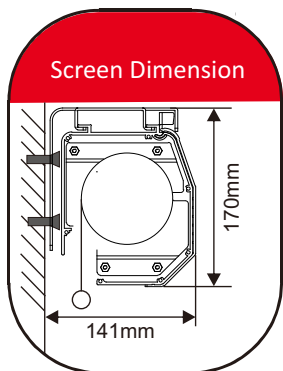

Accessories

Electronic Screen Control
Internet Protocol

AVA-315
Radio Frequency
Remote control

Dimensions

Screen with 3 sides black border

Screen with 4 sides black border

| 1:1 Format | | | | |
|--------------|----------|--------------|----------------|---------------|
| Model | Diagonal | Viewing Area | | Casing Length |
| PRO-L2727Vyl | - | 108" x 108" | 2660 x 2740 mm | 2866 mm |
| PRO-L3030Vyl | - | 120" x 120" | 2970 x 3050 mm | 3176 mm |
| PRO-L3636Vyl | - | 144" x 144" | 3580 x 3660 mm | 3786 mm |
| PRO-L3939Vyl | - | 154" x 154" | 3820 x 3900 mm | 4026 mm |
| PRO-L4040Vyl | - | 158" x 158" | 3920 x 4000 mm | 4126 mm |
| PRO-L4343Vyl | | 167" x 167" | 4150 x 4150 mm | 4356 mm |

| 4:3 Format | | | | |
|----------------|----------|--------------|----------------|---------------|
| Model | Diagonal | Viewing Area | | Casing Length |
| PRO-L3023V/Vyl | 146" | 117" x 88" | 2970 x 2230 mm | 3176 mm |
| PRO-L3627V/Vyl | 176" | 141" x 106" | 3580 x 2685 mm | 3786 mm |
| PRO-L4030V/Vyl | 193" | 154" x 116" | 3920 x 2940 mm | 4126 mm |

| 16:9 Format | | | | |
|----------------|----------|--------------|----------------|---------------|
| Model | Diagonal | Viewing Area | | Casing Length |
| PRO-L3016H/Vyl | 134" | 117" x 66" | 2970 x 1670 mm | 3176 mm |
| PRO-L3117H/Vyl | 141" | 122" x 69" | 3120 x 1760 mm | 3326 mm |
| PRO-L3922H/Vyl | 177" | 154" x 87" | 3920 x 2200 mm | 4126 mm |

| 16:10 Format | | | | |
|----------------|----------|--------------|----------------|---------------|
| Model | Diagonal | Viewing Area | | Casing Length |
| PRO-L3018W/Vyl | 138" | 117" x 73" | 2970 x 1860 mm | 3176 mm |
| PRO-L3220W/Vyl | 145" | 123" x 76.9" | 3120 x 1950 mm | 3326 mm |
| PRO-L3924W/Vyl | 182" | 154.5" x 96" | 3920 x 2450 mm | 4126 mm |