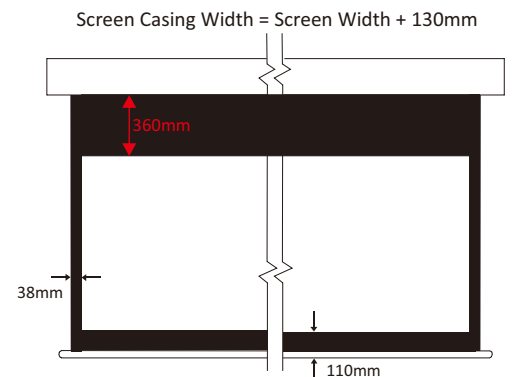

Accessories

Electronic Screen Control
Internet Protocol

AVA-315
Radio Frequency
Remote control

Dimensions

Screen with 3 sides black border

Screen with 4 sides black border

| 1:1 Format | | | | |
|--------------|----------|--------------|----------------|---------------|
| Model | Diagonal | Viewing Area | | Casing Length |
| PRO-L2727Vyl | - | 108" x 108" | 2660 x 2740 mm | 2866 mm |
| PRO-L3030Vyl | - | 120" x 120" | 2970 x 3050 mm | 3176 mm |
| PRO-L3636Vyl | - | 144" x 144" | 3580 x 3660 mm | 3786 mm |
| PRO-L3939Vyl | - | 154" x 154" | 3820 x 3900 mm | 4026 mm |
| PRO-L4040Vyl | - | 158" x 158" | 3920 x 4000 mm | 4126 mm |
| PRO-L4343Vyl | | 167" x 167" | 4150 x 4150 mm | 4356 mm |

| 4:3 Format | | | | |
|----------------|----------|--------------|----------------|---------------|
| Model | Diagonal | Viewing Area | | Casing Length |
| PRO-L3023V/Vyl | 146" | 117" x 88" | 2970 x 2230 mm | 3176 mm |
| PRO-L3627V/Vyl | 176" | 141" x 106" | 3580 x 2685 mm | 3786 mm |
| PRO-L4030V/Vyl | 193" | 154" x 116" | 3920 x 2940 mm | 4126 mm |

| 16:9 Format | | | | |
|----------------|----------|--------------|----------------|---------------|
| Model | Diagonal | Viewing Area | | Casing Length |
| PRO-L3016H/Vyl | 134" | 117" x 66" | 2970 x 1670 mm | 3176 mm |
| PRO-L3117H/Vyl | 141" | 122" x 69" | 3120 x 1760 mm | 3326 mm |
| PRO-L3922H/Vyl | 177" | 154" x 87" | 3920 x 2200 mm | 4126 mm |

| 16:10 Format | | | | |
|----------------|----------|--------------|----------------|---------------|
| Model | Diagonal | Viewing Area | | Casing Length |
| PRO-L3018W/Vyl | 138" | 117" x 73" | 2970 x 1860 mm | 3176 mm |
| PRO-L3220W/Vyl | 145" | 123" x 76.9" | 3120 x 1950 mm | 3326 mm |
| PRO-L3924W/Vyl | 182" | 154.5" x 96" | 3920 x 2450 mm | 4126 mm |