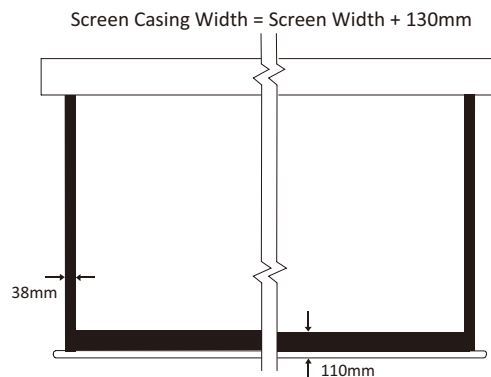

Accessories

Electronic Screen Control
Internet Protocol

AVA-315
Radio Frequency
Remote control

Dimensions

Screen with 3 sides black border

Screen with 4 sides black border

| 1:1 Format | | | | |
|--------------|----------|--------------|----------------|---------------|
| Model | Diagonal | Viewing Area | | Casing Length |
| PRO-L2727Vyl | - | 108" x 108" | 2660 x 2740 mm | 2866 mm |
| PRO-L3030Vyl | - | 120" x 120" | 2970 x 3050 mm | 3176 mm |
| PRO-L3636Vyl | - | 144" x 144" | 3580 x 3660 mm | 3786 mm |
| PRO-L3939Vyl | - | 154" x 154" | 3820 x 3900 mm | 4026 mm |
| PRO-L4040Vyl | - | 158" x 158" | 3920 x 4000 mm | 4126 mm |
| PRO-L4343Vyl | | 167" x 167" | 4150 x 4150 mm | 4356 mm |

| 4:3 Format | | | | |
|----------------|----------|--------------|----------------|---------------|
| Model | Diagonal | Viewing Area | | Casing Length |
| PRO-L3023V/Vyl | 146" | 117" x 88" | 2970 x 2230 mm | 3176 mm |
| PRO-L3627V/Vyl | 176" | 141" x 106" | 3580 x 2685 mm | 3786 mm |
| PRO-L4030V/Vyl | 193" | 154" x 116" | 3920 x 2940 mm | 4126 mm |

| 16:9 Format | | | | |
|----------------|----------|--------------|----------------|---------------|
| Model | Diagonal | Viewing Area | | Casing Length |
| PRO-L3016H/Vyl | 134" | 117" x 66" | 2970 x 1670 mm | 3176 mm |
| PRO-L3117H/Vyl | 141" | 122" x 69" | 3120 x 1760 mm | 3326 mm |
| PRO-L3922H/Vyl | 177" | 154" x 87" | 3920 x 2200 mm | 4126 mm |

| 16:10 Format | | | | |
|----------------|----------|--------------|----------------|---------------|
| Model | Diagonal | Viewing Area | | Casing Length |
| PRO-L3018W/Vyl | 138" | 117" x 73" | 2970 x 1860 mm | 3176 mm |
| PRO-L3220W/Vyl | 145" | 123" x 76.9" | 3120 x 1950 mm | 3326 mm |
| PRO-L3924W/Vyl | 182" | 154.5" x 96" | 3920 x 2450 mm | 4126 mm |