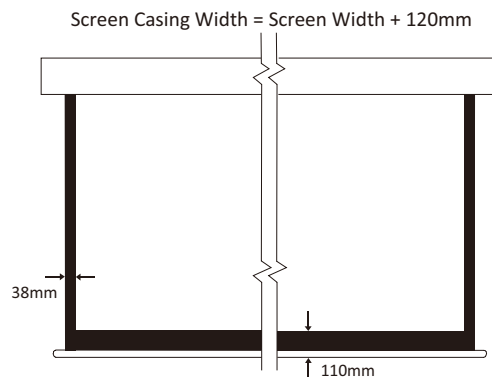

Model	Diagonal	Viewing Area	
<u>1:1 Format</u>			
PRO-L2727Vyl	-	108" x 108"	2740 x 2740mm
PRO-L3030Vyl	-	120" x 120"	3050 x 3050mm
PRO-L3636Vyl	-	144" x 144"	3660 x 3660mm
PRO-L3939Vyl	-	154" x 154"	3900 x 3900mm
PRO-L4040Vyl	-	158" x 158"	4000 x 4000mm
PRO-L4343Vyl	-	167" x 167"	4230 x 4230mm
<u>4:3 Format</u>			
PRO-L3023V/Vyl	146"	117" x 88"	2970 x 2230mm
PRO-L3627V/Vyl	176"	141" x 106"	3580 x 2685mm
PRO-L4030V/Vyl	193"	154" x 116"	3920 x 2940mm
<u>16:9 Format</u>			
PRO-L-3016H/Vyl	134"	117" x 66"	2970 x 1670mm
PRO-L-3117H/Vyl	141"	122" x 69"	3120 x 1760mm
PRO-L-3922H/Vyl	177"	154" x 87"	3920 x 2200mm
<u>16:10 Format</u>			
PRO-L-3018W/Vyl	138"	117" x 73"	2970 x 1860mm
PRO-L-3220W/Vyl	145"	123" x 76.9"	3120 x 1950mm
PRO-L-3924W/Vyl	182"	154.5" x 96"	3920 x 2450mm

***** For other screen sizes, please call for consultation.**

Specifications

Motor Type :	AC Tubular Motor; Silent Type
Motor Speed :	17 rpm
Operating :	120 deg. Celsius (thermostat cut off motor)
Fabric Roll Speed :	4.8 m/min
Screen Gain :	1.2
Viewing Angle :	160 degrees viewing cone
Screen Materials :	Matte White with fibreglass coating, Flame Retardant and fungus resistant
External Wired Control:	Normally open, momentary contact closure (voltage free)
IR Remote Sensitivity Distance :	Maximum 15 metres
Sensor Coverage :	160 deg. (horizontal) 150deg. (vertical)
Power Consumption :	121W
Current :	1.2 or 0.64 Amperes
Voltage :	100 - 120 VAC or 220 - 240 VAC, 50/60 Hz

Accessories

Electronic Screen Control

AVA-300

1 channel Infrared Remote control

AVA-315

Radio Frequency Remote control

Dimensions

Screen with 3 sides black border

Screen with 4 sides black border

* For details dimension ,
please refer to technical specifications at
www.remacotech.com