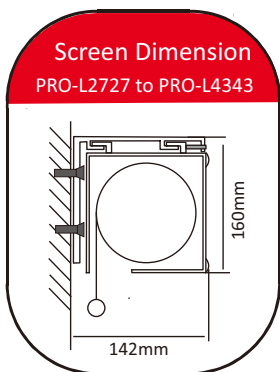

Model	Diagonal	Viewing Area	
<u>1:1 Format</u>			
PRO-L2727Vyl	-	108" x 108"	2740 x 2740mm
PRO-L3030Vyl	-	120" x 120"	3050 x 3050mm
PRO-L3636Vyl	-	144" x 144"	3660 x 3660mm
PRO-L3939Vyl	-	154" x 154"	3900 x 3900mm
PRO-L4040Vyl	-	158" x 158"	4000 x 4000mm
PRO-L4343Vyl	-	167" x 167"	4230 x 4230mm
<u>4:3 Format</u>			
PRO-L3023V/Vyl	146"	117" x 88"	2970 x 2230mm
PRO-L3627V/Vyl	176"	141" x 106"	3580 x 2685mm
PRO-L4030V/Vyl	193"	154" x 116"	3920 x 2940mm
<u>16:9 Format</u>			
PRO-L-3016H/Vyl	134"	117" x 66"	2970 x 1670mm
PRO-L-3117H/Vyl	141"	122" x 69"	3120 x 1760mm
PRO-L-3922H/Vyl	177"	154" x 87"	3920 x 2200mm
<u>16:10 Format</u>			
PRO-L-3018W/Vyl	138"	117" x 73"	2970 x 1860mm
PRO-L-3220W/Vyl	145"	123" x 76.9"	3120 x 1950mm
PRO-L-3924W/Vyl	182"	154.5" x 96"	3920 x 2450mm

***** For other screen sizes, please call for consultation.**

Specifications

Motor Type :	AC Tubular Motor; Silent Type
Motor Speed :	17 rpm
Operating :	120 deg. Celsius (thermostat cut off motor)
Fabric Roll Speed :	4.8 m/min
Screen Gain :	1.2
Viewing Angle :	160 degrees viewing cone
Screen Materials :	Matte White with fibreglass coating, Flame Retardant and fungus resistant
External Wired Control:	Normally open, momentary contact closure (voltage free)
IR Remote Sensitivity Distance :	Maximum 15 metres
Sensor Coverage :	160 deg. (horizontal) 150deg. (vertical)
Power Consumption :	121W
Current :	1.2 or 0.64 Amperes
Voltage :	100 - 120 VAC or 220 - 240 VAC, 50/60 Hz

Accessories

Electronic Screen Control

AVA-300

1 channel Infrared Remote control

AVA-315

Radio Frequency Remote control

Dimensions

Screen with 3 sides black border

Screen with 4 sides black border

* For details dimension ,
please refer to technical specifications at
www.remacotech.com