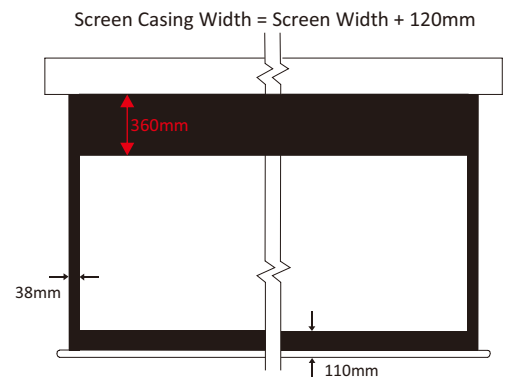

Model	Diagonal	Viewing Area	
<u>1:1 Format</u>			
PRO-L2727Vyl	-	108" x 108"	2740 x 2740mm
PRO-L3030Vyl	-	120" x 120"	3050 x 3050mm
PRO-L3636Vyl	-	144" x 144"	3660 x 3660mm
PRO-L3939Vyl	-	154" x 154"	3900 x 3900mm
PRO-L4040Vyl	-	158" x 158"	4000 x 4000mm
PRO-L4343Vyl	-	167" x 167"	4230 x 4230mm
<u>4:3 Format</u>			
PRO-L3023V/Vyl	146"	117" x 88"	2970 x 2230mm
PRO-L3627V/Vyl	176"	141" x 106"	3580 x 2685mm
PRO-L4030V/Vyl	193"	154" x 116"	3920 x 2940mm
<u>16:9 Format</u>			
PRO-L-3016H/Vyl	134"	117" x 66"	2970 x 1670mm
PRO-L-3117H/Vyl	141"	122" x 69"	3120 x 1760mm
PRO-L-3922H/Vyl	177"	154" x 87"	3920 x 2200mm
<u>16:10 Format</u>			
PRO-L-3018W/Vyl	138"	117" x 73"	2970 x 1860mm
PRO-L-3220W/Vyl	145"	123" x 76.9"	3120 x 1950mm
PRO-L-3924W/Vyl	182"	154.5" x 96"	3920 x 2450mm

***** For other screen sizes, please call for consultation.**

Specifications

Motor Type :	AC Tubular Motor; Silent Type
Motor Speed :	17 rpm
Operating :	120 deg. Celsius (thermostat cut off motor)
Fabric Roll Speed :	4.8 m/min
Screen Gain :	1.2
Viewing Angle :	160 degrees viewing cone
Screen Materials :	Matte White with fibreglass coating, Flame Retardant and fungus resistant
External Wired Control:	Normally open, momentary contact closure (voltage free)
IR Remote Sensitivity Distance :	Maximum 15 metres
Sensor Coverage :	160 deg. (horizontal) 150deg. (vertical)
Power Consumption :	121W
Current :	1.2 or 0.64 Amperes
Voltage :	100 - 120 VAC or 220 - 240 VAC, 50/60 Hz

Accessories

Electronic Screen Control

AVA-300

1 channel Infrared Remote control

AVA-315

Radio Frequency Remote control

Dimensions

Screen with 3 sides black border

Screen with 4 sides black border

* For details dimension ,
please refer to technical specifications at
www.remacotech.com