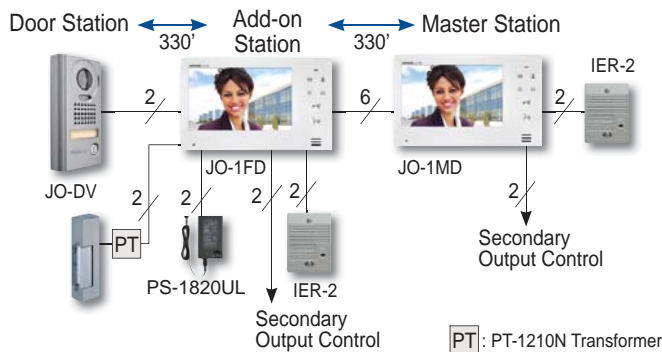

JO-1MD and JO-1FD

Add-on Station

1 per system

JO-1FD
Video intercom expansion station with touch buttons
H: 5-1/8" W: 9-1/16" D: 13/16"

Accessories

AC-10S
Access control keypad, zinc die cast to match JO-DV, surface mount

MCW-S/A
Inside station desk stand

RY-ES
External signaling relay

IER-2
Call extension speaker

#91271

JO Series Brochure
03/2016
Printed in USA

Aphphone Co. Ltd.

Aphphone Corp.

Aphphone Co. Ltd.