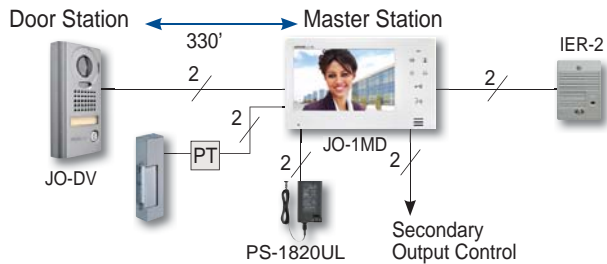

Wiring Additional Components

JO-1MD only