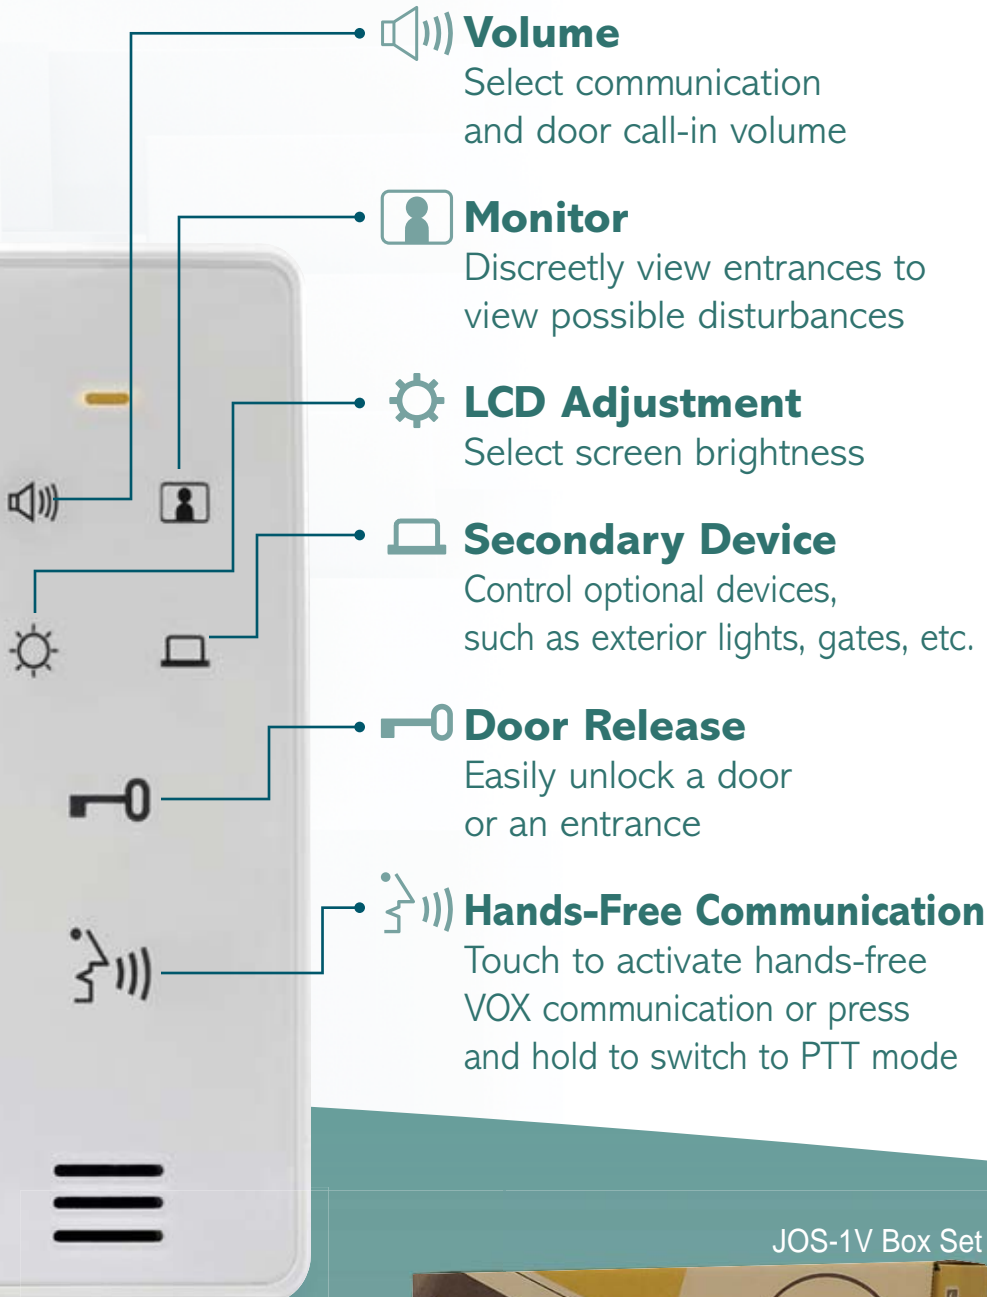

- **Touch Buttons**

A light touch is all that is required to control the system

- **Improved Picture Quality**

New door station camera provides clear visitor images for reliable identification

- **Elegant Styling**

Sleek design matches home or business decors

- **Cost Effective**

A quality solution at a reasonable price

- **2-Conductor Wiring**

Can be installed using existing doorbell wire

Control with Touch Buttons

Perfect for
Offices

JO Series Components

Start with a box set

Begin by selecting a JO Series Box Set. To have a secondary station communicate and control the door station, install a JO-1FD. Each set contains a JO-1MD master station, door station, and PS-1820UL power supply. Just add wire!

JOS-1A Box Set

Includes:

- Door Station* | **JO-DA**: Video door station, plastic, surface mount
H: 5-1/16" W: 3-13/16" D: 1-3/8"
- Master Station* | **JO-1MD**: Video intercom master station with touch buttons
H: 5-1/8" W: 9-1/16" D: 13/16"
- Power Supply | **PS-1820UL**: Power supply